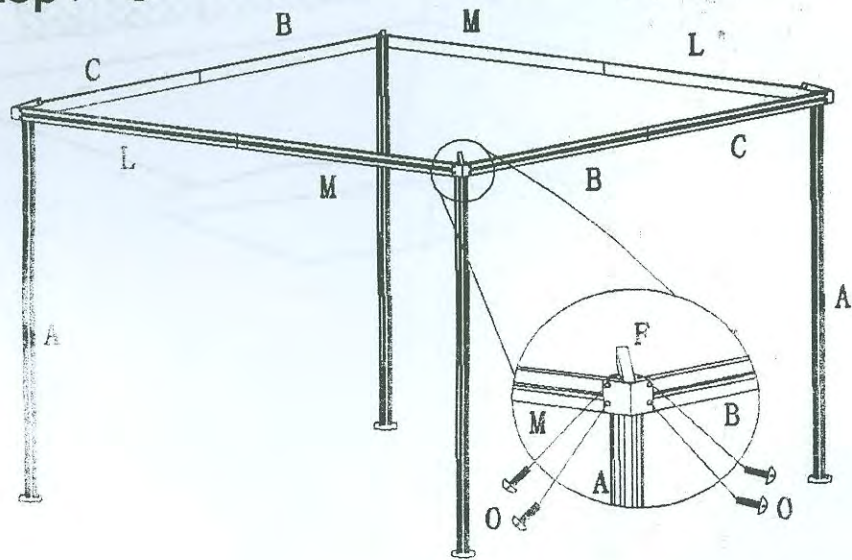

CODICE ARTICOLO 39866

GAZEBO IN ALLUMINIO "ADVENTURE" MT.3X4

<p>A/4PCS</p> 	<p>B/2PCS</p> 	<p>C/2PCS</p> 	
<p>D/4PCS</p> 	<p>E/4PCS</p> 	<p>F/4PCS</p> 	<p>G/4PCS</p> 
<p>H/4PCS</p> 	<p>I/8PCS</p> 	<p>J/1PCS</p> 	<p>K/1PCS</p> 
<p>L/2PCS</p> 	<p>M/2PCS</p> 	<p>X/2PCS</p> 	<p>N/68PCS</p> 
<p>O/16PCS</p> 	<p>P/8PCS</p> 	<p>Q/8PCS</p> 	
<p>R/80PCS</p> 	<p>S/4PCS</p> 	<p>T/4PCS</p> 	
<p>U/1PCS</p> 	<p>V/4PCS</p> 	<p>W/4PCS</p> 	

Step: 1

Step: 2

Step: 3

Step: 4

Step: 5

Step: 6

Step: 7

Step: 8