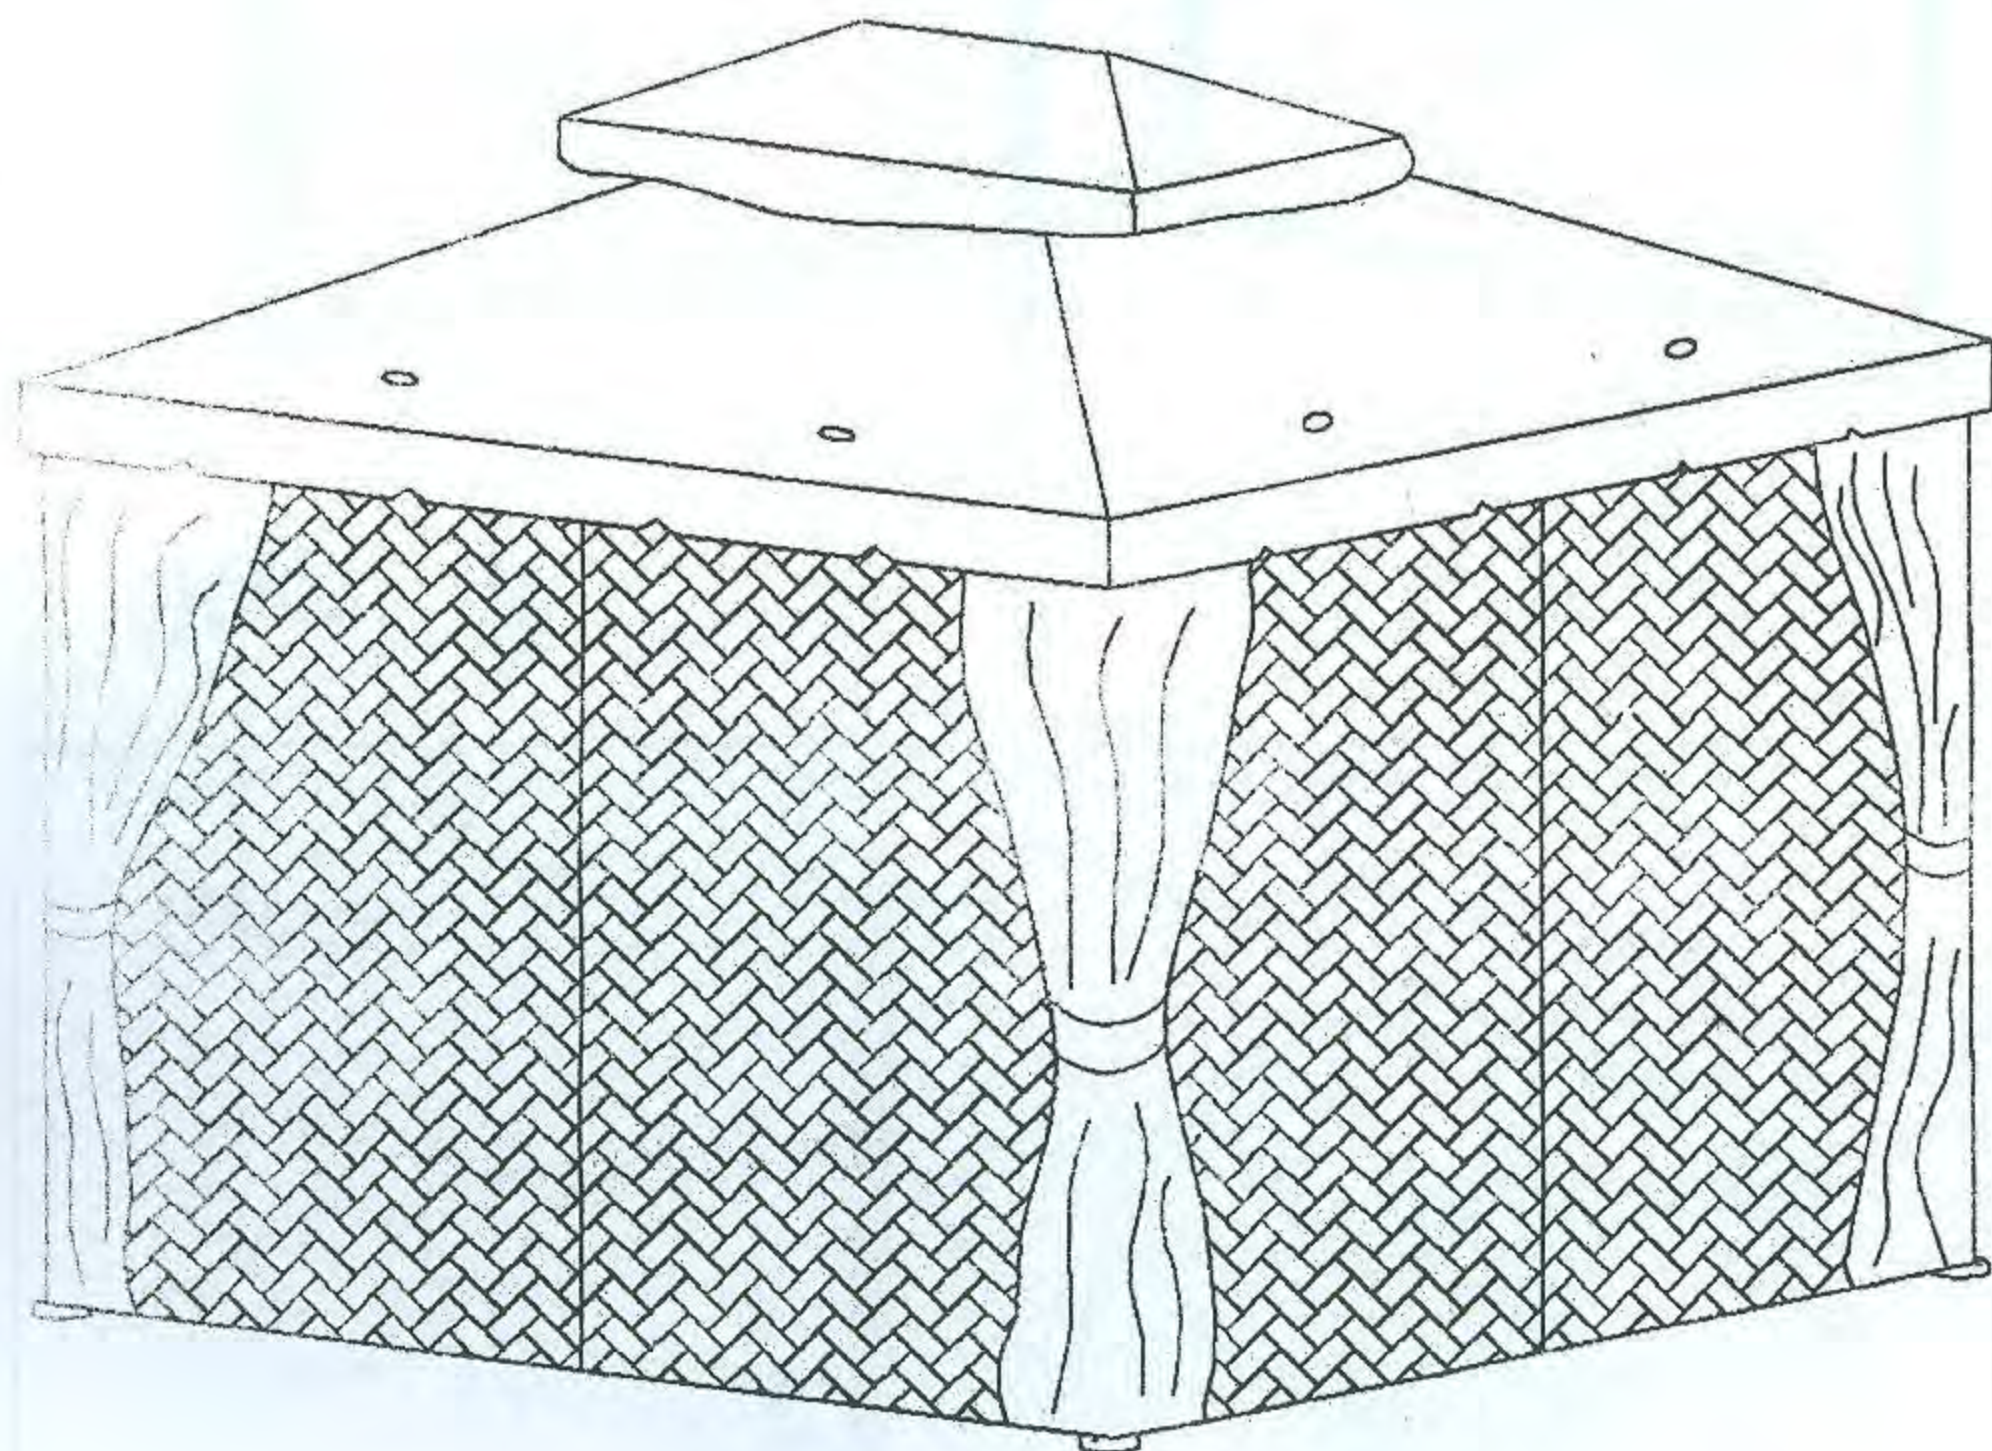

CODICE ARTICOLO 39866

GAZEBO IN ALLUMINIO "ADVENTURE" MT.3X4

<p>A/4PCS</p> 	<p>B/2PCS</p> 	<p>C/2PCS</p> 	
<p>D/4PCS</p> 	<p>E/4PCS</p> 	<p>F/4PCS</p> 	<p>G/4PCS</p> 
<p>H/4PCS</p> 	<p>I/8PCS</p> 	<p>J/1PCS</p> 	<p>K/1PCS</p> 
<p>L/2PCS</p> 	<p>M/2PCS</p> 	<p>X/2PCS</p> 	<p>N/68PCS</p> 
<p>O/16PCS</p> 	<p>P/8PCS</p> 	<p>Q/8PCS</p> 	
<p>R/80PCS</p> 	<p>S/4PCS</p> 	<p>T/4PCS</p> 	
<p>U/1PCS</p> 	<p>V/4PCS</p> 	<p>W/4PCS</p> 	

Step: 1

Step: 2

Step: 3

Step: 4

Step: 5

Step: 6

Step: 7

Step: 8