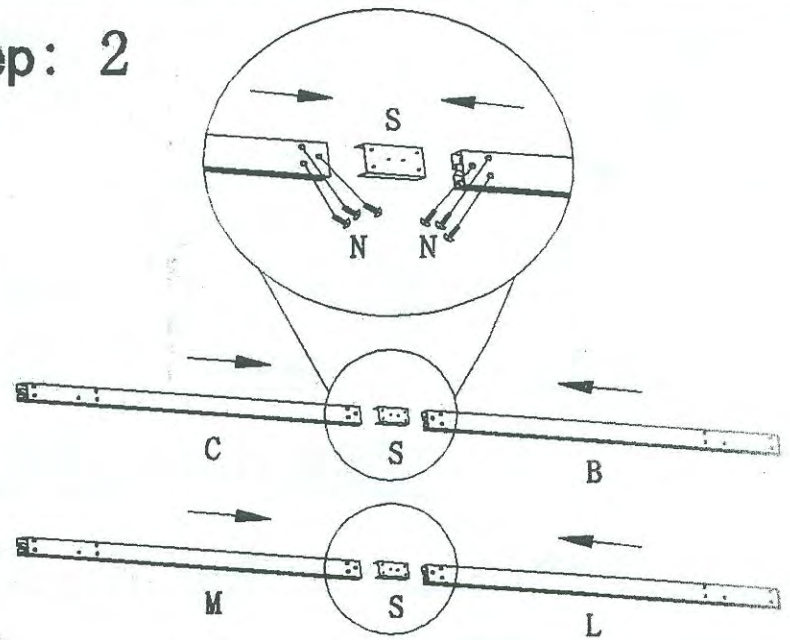

CODICE ARTICOLO 39866

GAZEBO IN ALLUMINIO "ADVENTURE" MT.3X4

<p>A/4PCS</p> 	<p>B/2PCS</p> 	<p>C/2PCS</p> 	
<p>D/4PCS</p> 	<p>E/4PCS</p> 	<p>F/4PCS</p> 	<p>G/4PCS</p> 
<p>H/4PCS</p> 	<p>I/8PCS</p> 	<p>J/1PCS</p> 	<p>K/1PCS</p> 
<p>L/2PCS</p> 	<p>M/2PCS</p> 	<p>X/2PCS</p> 	<p>N/68PCS</p> 
<p>O/16PCS</p> 	<p>P/8PCS</p> 	<p>Q/8PCS</p> 	
<p>R/80PCS</p> 	<p>S/4PCS</p> 	<p>T/4PCS</p> 	
<p>U/1PCS</p> 	<p>V/4PCS</p> 	<p>W/4PCS</p> 	

Step: 1

Step: 2

Step: 3

Step: 4

Step: 5

Step: 6

Step: 7

Step: 8