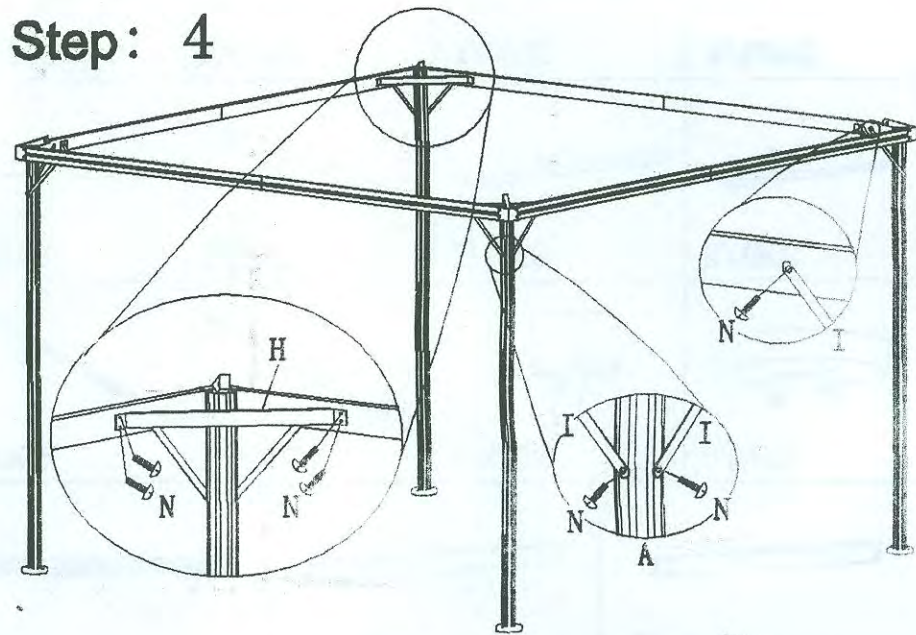

CODICE ARTICOLO 39866

GAZEBO IN ALLUMINIO "ADVENTURE" MT.3X4

<p>A/4PCS</p> 	<p>B/2PCS</p> 	<p>C/2PCS</p> 	
<p>D/4PCS</p> 	<p>E/4PCS</p> 	<p>F/4PCS</p> 	<p>G/4PCS</p> 
<p>H/4PCS</p> 	<p>I/8PCS</p> 	<p>J/1PCS</p> 	<p>K/1PCS</p> 
<p>L/2PCS</p> 	<p>M/2PCS</p> 	<p>X/2PCS</p> 	<p>N/68PCS</p> 
<p>O/16PCS</p> 	<p>P/8PCS</p> 	<p>Q/8PCS</p> 	
<p>R/80PCS</p> 	<p>S/4PCS</p> 	<p>T/4PCS</p> 	
<p>U/1PCS</p> 	<p>V/4PCS</p> 	<p>W/4PCS</p> 	

Step: 1

Step: 2

Step: 3

Step: 4

Step: 5

Step: 6

Step: 7

Step: 8