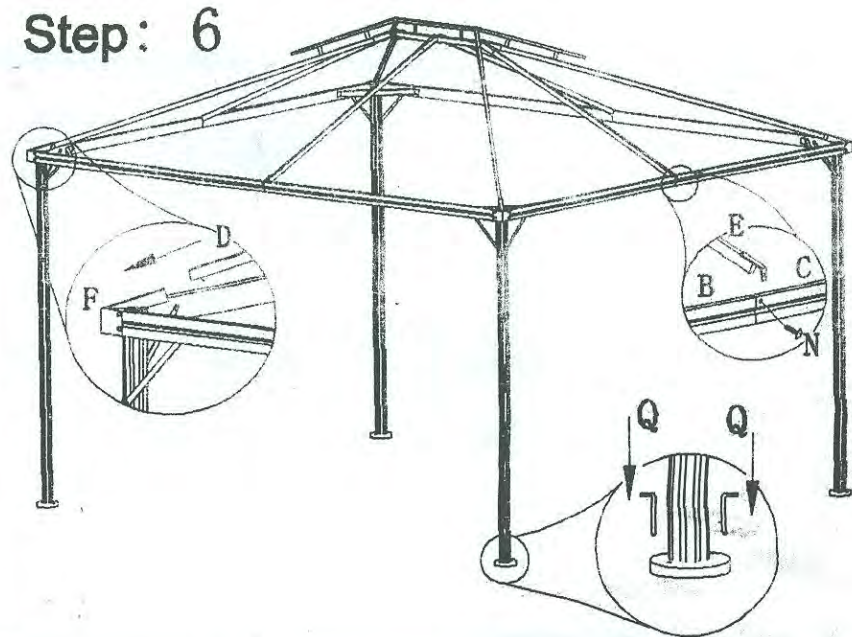

CODICE ARTICOLO 39866

GAZEBO IN ALLUMINIO "ADVENTURE" MT.3X4

<p>A/4PCS</p> 	<p>B/2PCS</p> 	<p>C/2PCS</p> 	
<p>D/4PCS</p> 	<p>E/4PCS</p> 	<p>F/4PCS</p> 	<p>G/4PCS</p> 
<p>H/4PCS</p> 	<p>I/8PCS</p> 	<p>J/1PCS</p> 	<p>K/1PCS</p> 
<p>L/2PCS</p> 	<p>M/2PCS</p> 	<p>X/2PCS</p> 	<p>N/68PCS</p> 
<p>O/16PCS</p> 	<p>P/8PCS</p> 	<p>Q/8PCS</p> 	
<p>R/80PCS</p> 	<p>S/4PCS</p> 	<p>T/4PCS</p> 	
<p>U/1PCS</p> 	<p>V/4PCS</p> 	<p>W/4PCS</p> 	

Step: 1

Step: 2

Step: 3

Step: 4

Step: 5

Step: 6

Step: 7

Step: 8