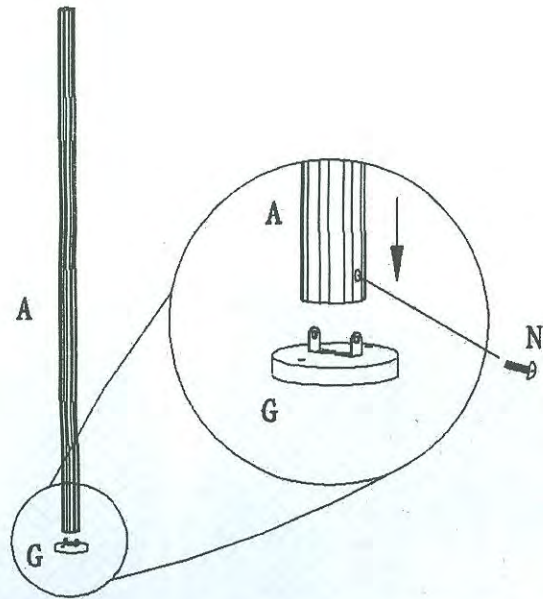

CODICE ARTICOLO 39866

GAZEBO IN ALLUMINIO "ADVENTURE" MT.3X4

<p>A/4PCS</p> 	<p>B/2PCS</p> 	<p>C/2PCS</p> 	
<p>D/4PCS</p> 	<p>E/4PCS</p> 	<p>F/4PCS</p> 	<p>G/4PCS</p> 
<p>H/4PCS</p> 	<p>I/8PCS</p> 	<p>J/1PCS</p> 	<p>K/1PCS</p> 
<p>L/2PCS</p> 	<p>M/2PCS</p> 	<p>X/2PCS</p> 	<p>N/68PCS</p> 
<p>O/16PCS</p> 	<p>P/8PCS</p> 	<p>Q/8PCS</p> 	
<p>R/80PCS</p> 	<p>S/4PCS</p> 	<p>T/4PCS</p> 	
<p>U/1PCS</p> 	<p>V/4PCS</p> 	<p>W/4PCS</p> 	

Step: 1

Step: 2

Step: 3

Step: 4

Step: 5

Step: 6

Step: 7

Step: 8